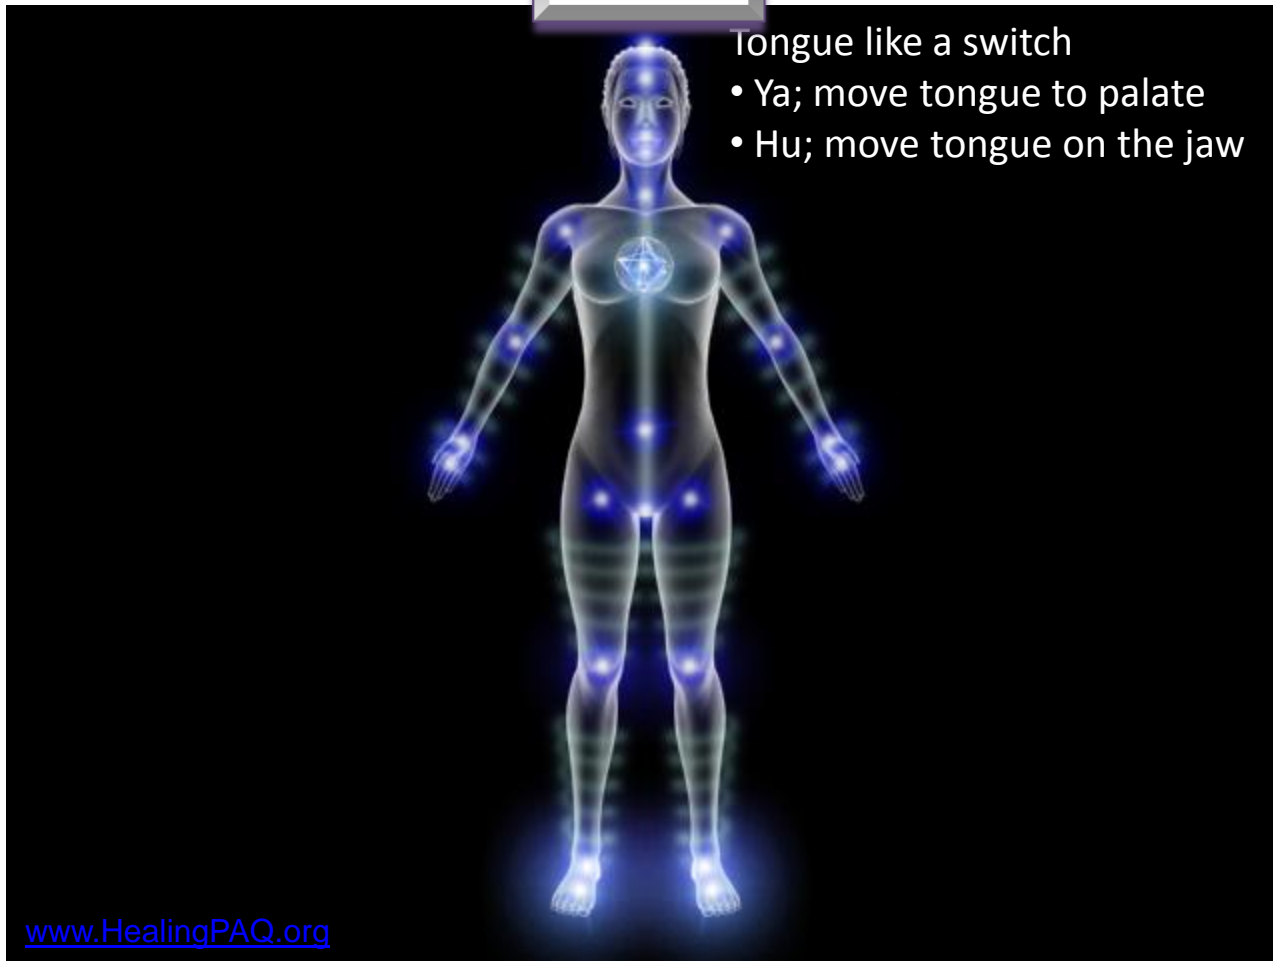

www.HealingPAQ.org

Closing cycle

Returning to heart

Breath (Ya-Hu) / Prayer Circulation End with Heart

Heaven

Tongue like a switch

- Ya; move tongue to palate
- Hu; move tongue on the jaw

www.HealingPAQ.org

Earth

Note:

- Inhale to the heart
- Inhale and Exhale (Ya-Hu) on the heart
- Flow like water from point to point

www.HealingPAQ.org

Heart and 14 Acupuncture Meridian Lines Charged up

Heaven

- Tongue like a switch
- Ya; move tongue to palate
- Hu; move tongue on the jaw