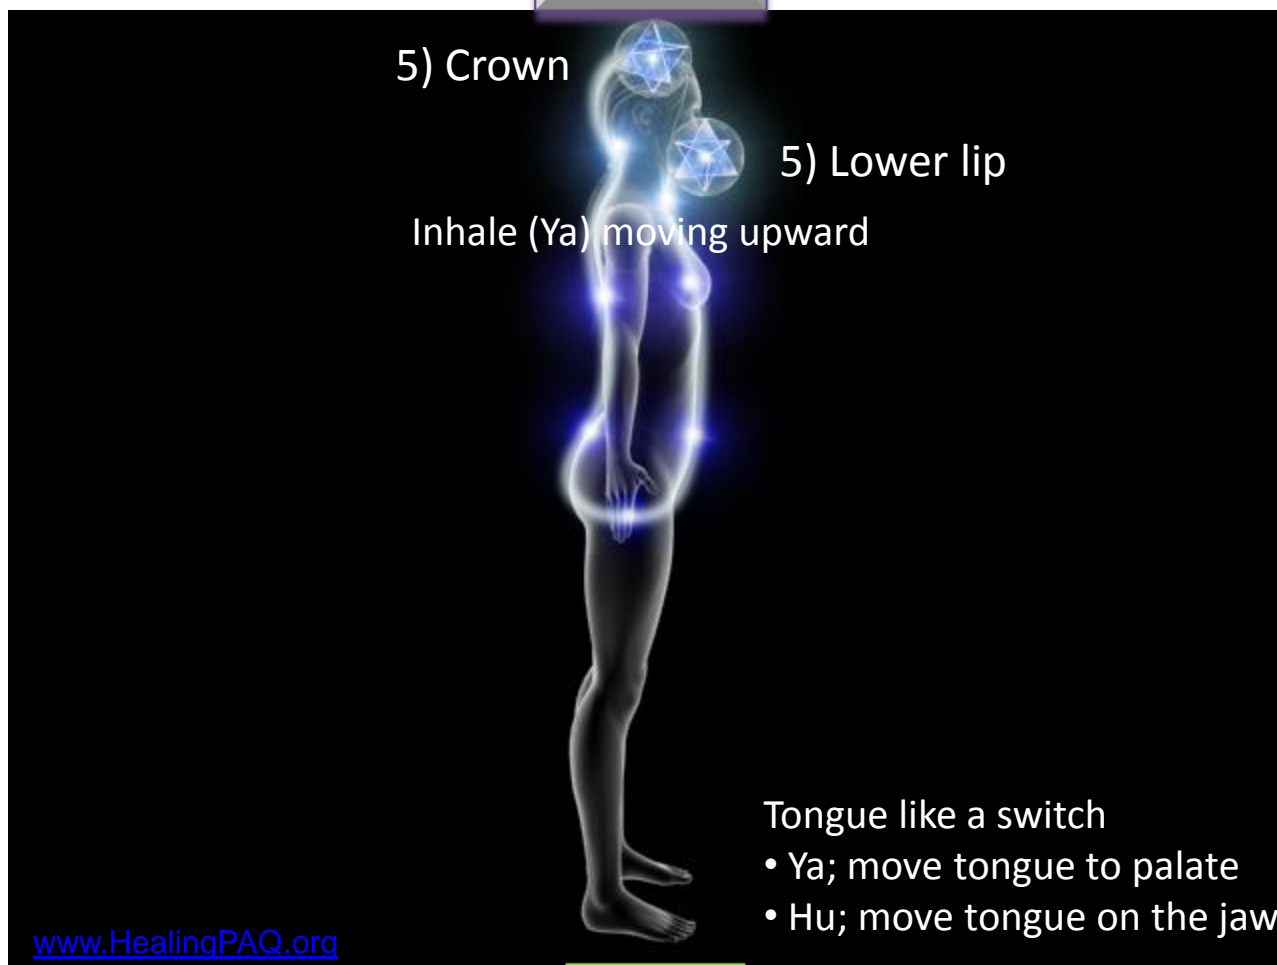

Breath (Ya-Hu) / Prayer Circulation through Heart / Soul Acupuncture Meridian Lines

Heaven

Governing Channel

4) Base of Skull

4) Throat

Inhale (Ya) moving upward

Channel of Conception

Tongue like a switch

- Ya; move tongue to palate
- Hu; move tongue on the jaw

www.HealingPAQ.org

Earth

Note:

- Inhale and Exhale (Ya-Hu) on every point
- Inhale (Ya) when moving Upward from point to point
- Flow like water from point to point

www.HealingPAQ.org

Breath (Ya-Hu) / Prayer Circulation through Heart / Soul Acupuncture Meridian Lines

Heaven

Governing Channel

Earth

Note:

- Inhale and Exhale (Ya-Hu) on every point
- Inhale (Ya) when moving Upward from point to point
- Flow like water from point to point www.HealingPAQ.org