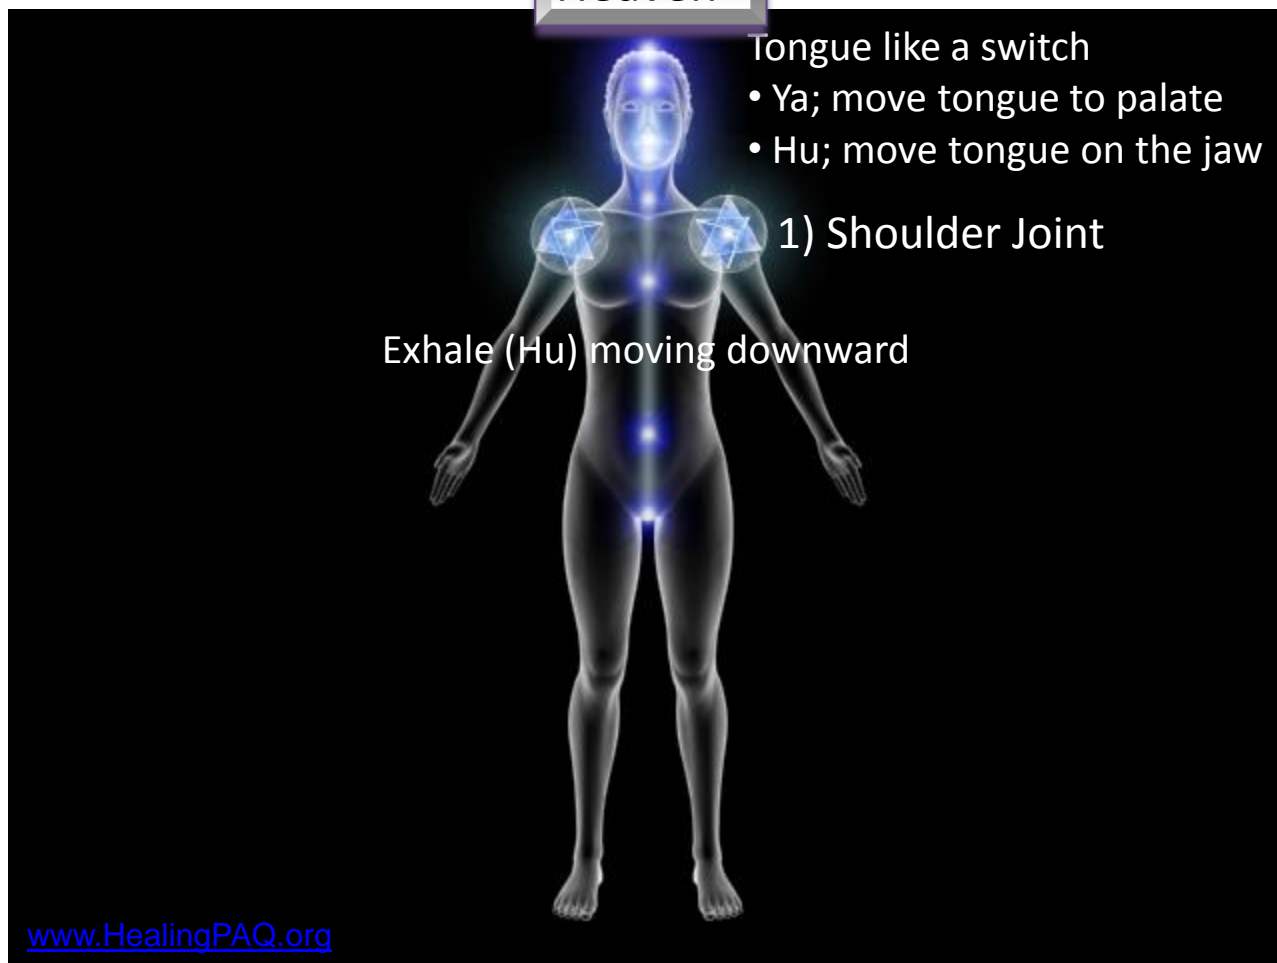

Breath (Ya-Hu) / Prayer Circulation through Ego / Survival Acupuncture Meridian Lines

Heaven

- Lung Meridian
- Triple Warmer Meridian
- Heart Meridian

- Tongue like a switch
- Ya; move tongue to palate
- Hu; move tongue on the jaw

1) Shoulder Joint

Exhale (Hu) moving downward

- Small Intestine Meridian
- Large Intestine Meridian
- Circulation Sex Meridian

www.HealingPAQ.org

Earth

Note:

- Inhale and Exhale (Ya-Hu) on every point
- Exhale moving downward in a spiral motion from point to point
- Flow like water from point to point

www.HealingPAQ.org