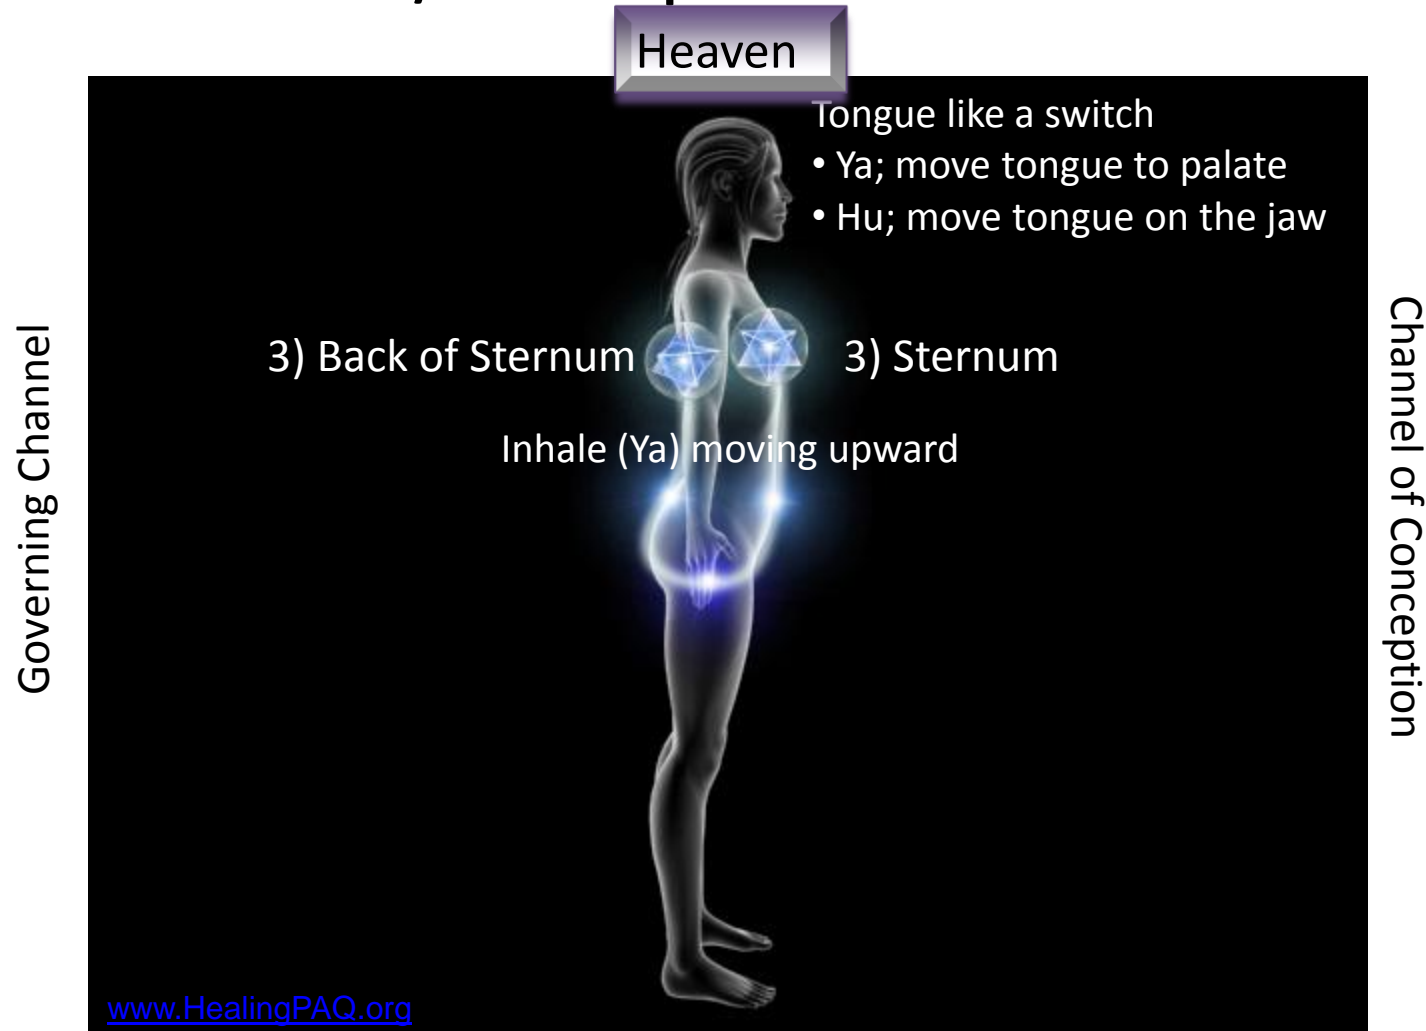

Breath (Ya-Hu) / Prayer Circulation through Heart / Soul Acupuncture Meridian Lines

Governing Channel

Note:

- Inhale and Exhale (Ya-Hu) on every point
 - Inhale (Ya) when moving Upward from point to point
 - Flow like water from point to point
- www.HealingPAQ.org

Earth

Breath (Ya-Hu) / Prayer Circulation through Heart / Soul Acupuncture Meridian Lines

Governing Channel

Channel of Conception

Note:

- Inhale and Exhale (Ya-Hu) on every point
- Inhale (Ya) when moving Upward from point to point
- Flow like water from point to point

Earth

Breath (Ya-Hu) / Prayer Circulation through Heart / Soul Acupuncture Meridian Lines

Note:

- Inhale and Exhale (Ya-Hu) on every point
- Inhale (Ya) when moving Upward from point to point
- Flow like water from point to point

Breath (Ya-Hu) / Prayer Circulation through Heart / Soul Acupuncture Meridian Lines

Heaven

Governing Channel

4) Base of Skull

4) Throat

Inhale (Ya) moving upward

Channel of Conception

Tongue like a switch