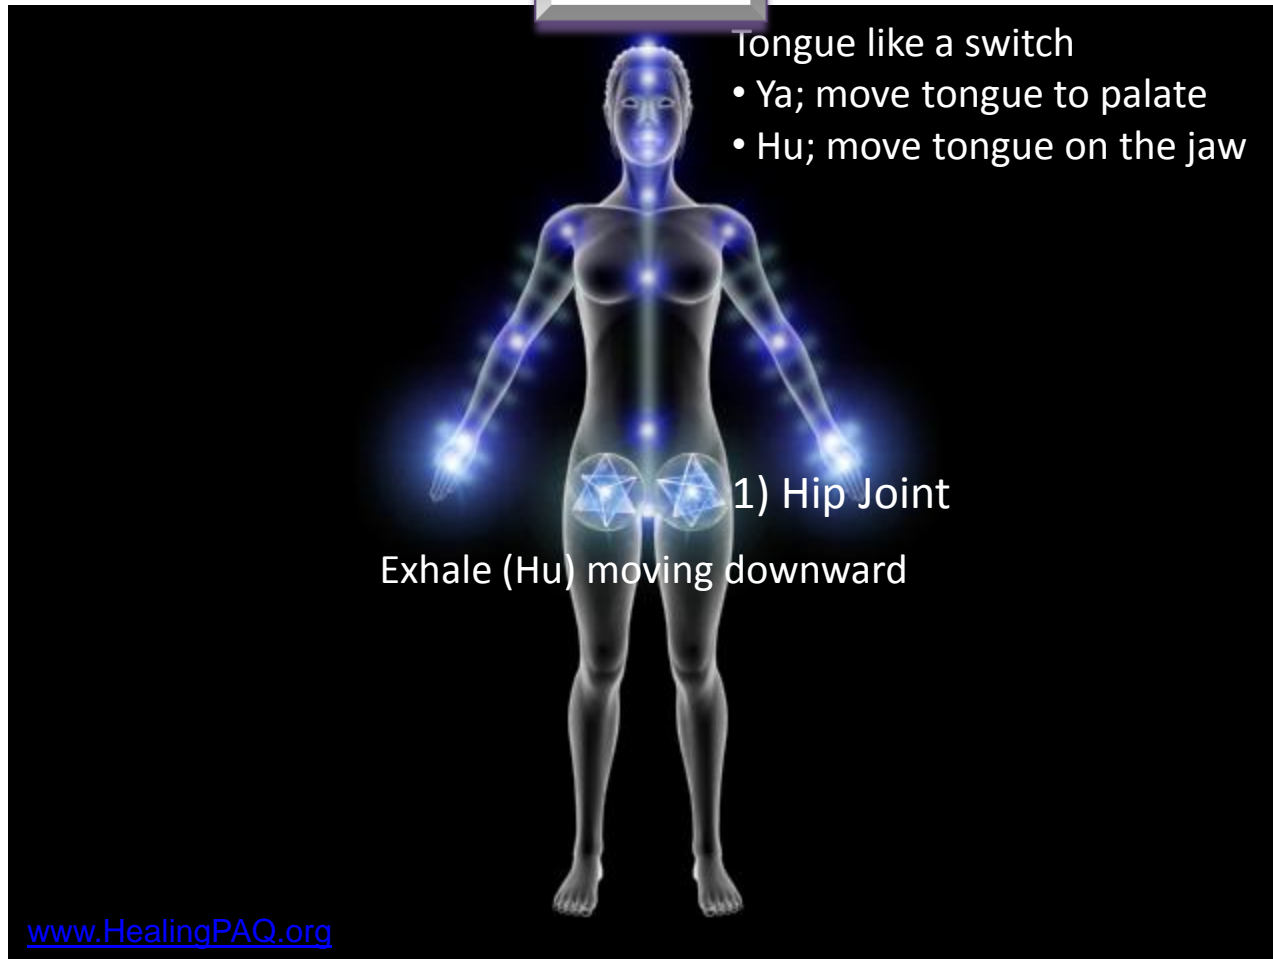

www.HealingPAQ.org

Rejuvenating & Recharging Advancement / Intelligence

God request for healing energy for advancement /
intelligent acupuncture meridian lines

Breath (Ya-Hu) / Prayer Circulation through Advancement / Intelligence Acupuncture Meridian Lines

Heaven

- Tongue like a switch
- Ya; move tongue to palate
- Hu; move tongue on the jaw

- Stomach Meridian
- Gall Bladder Meridian
- Bladder Meridian

- Liver Meridian
- Spleen Meridian
- Kidney Meridian

1) Hip Joint
Exhale (Hu) moving downward