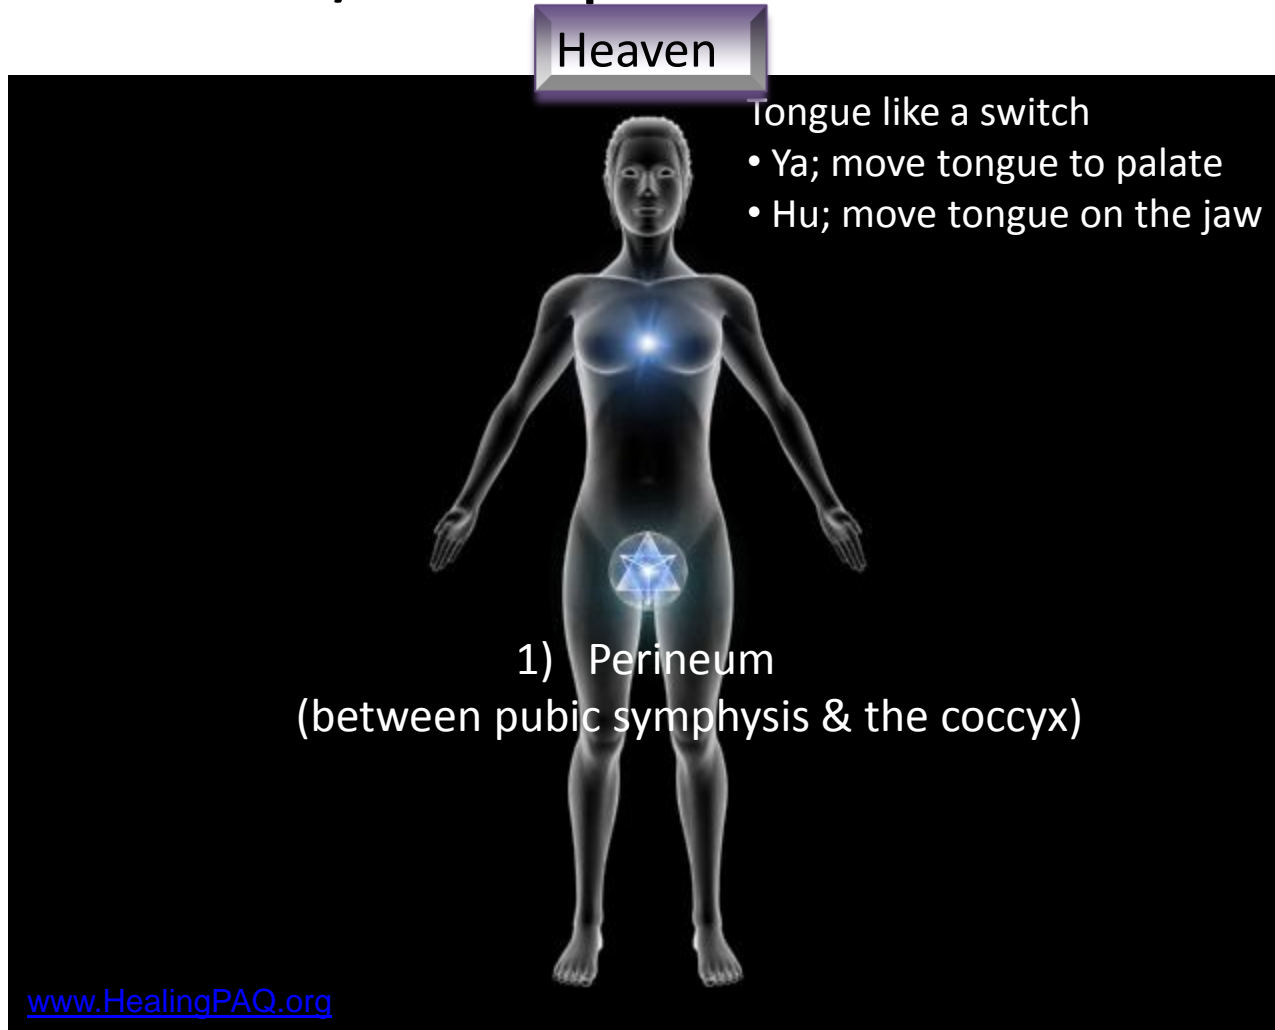

Rejuvenating & Recharging Heart / Soul

- God request for healing energy for limbic system, center of nervous system, cortex, temporal lobe, pleasure center, liver, gall bladder, kidney, sternum for quality of blood, and heart/soul acupuncture meridian lines
- Request for assistance from archangel Gabriel, archangel Michael, archangel Raphael, and archangel Uriel

Breath (Ya-Hu) / Prayer Circulation through Heart / Soul Acupuncture Meridian Lines

Governing Channel

Note:

- Inhale and Exhale (Ya-Hu) on every point
 - Inhale (Ya) when moving Upward from point to point
 - Flow like water from point to point
- www.HealingPAQ.org