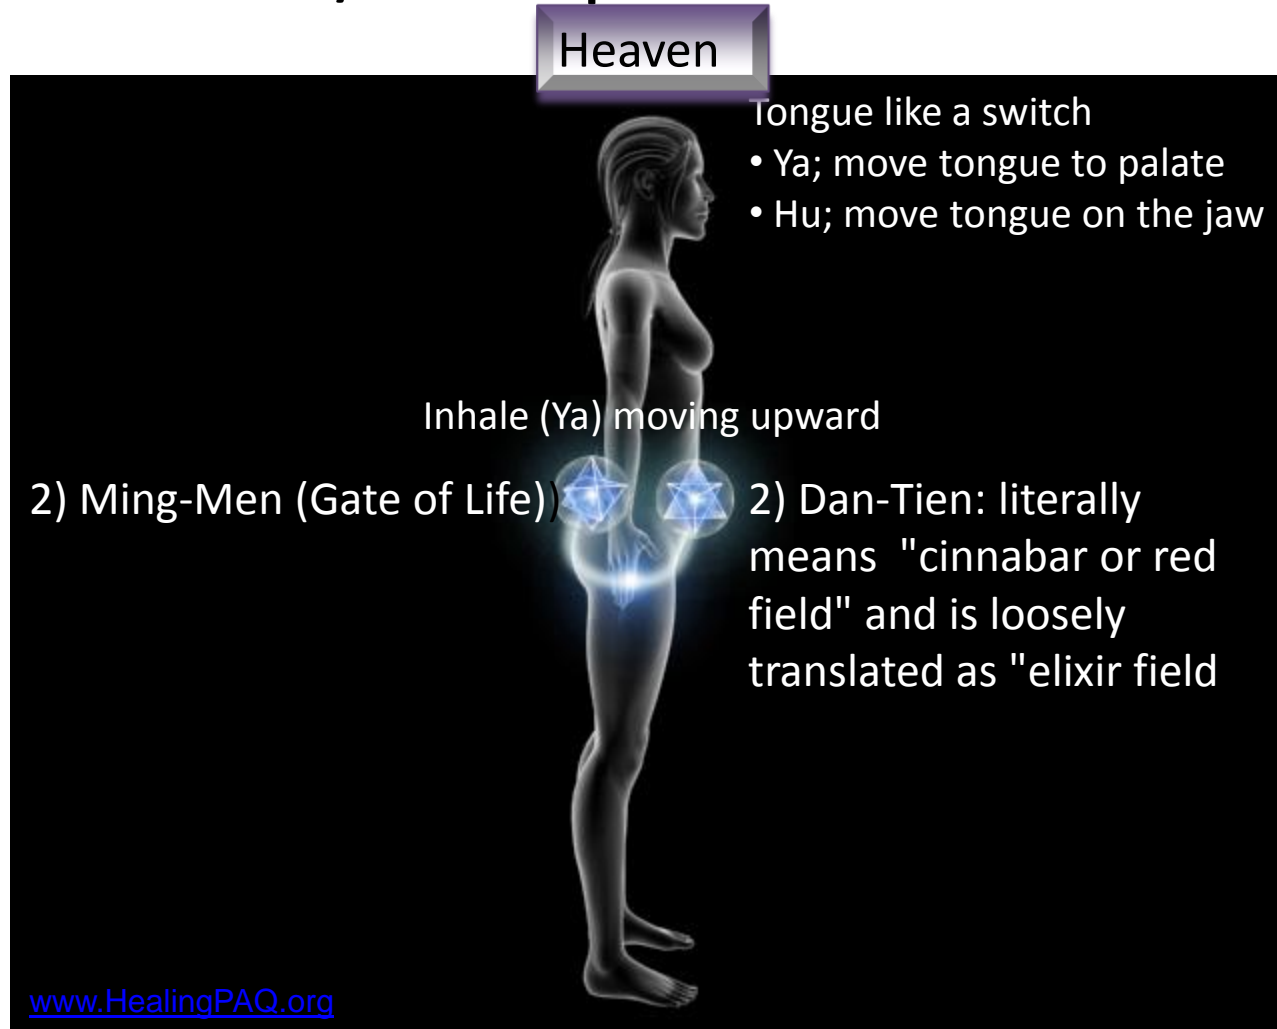

Breath (Ya-Hu) / Prayer Circulation through Heart / Soul Acupuncture Meridian Lines

Governing Channel

Note:

- Inhale and Exhale (Ya-Hu) on every point
 - Inhale (Ya) when moving Upward from point to point
 - Flow like water from point to point
- www.HealingPAQ.org

Earth

Breath (Ya-Hu) / Prayer Circulation through Heart / Soul Acupuncture Meridian Lines

Governing Channel

Channel of Conception

Note:

- Inhale and Exhale (Ya-Hu) on every point
- Inhale (Ya) when moving Upward from point to point
- Flow like water from point to point