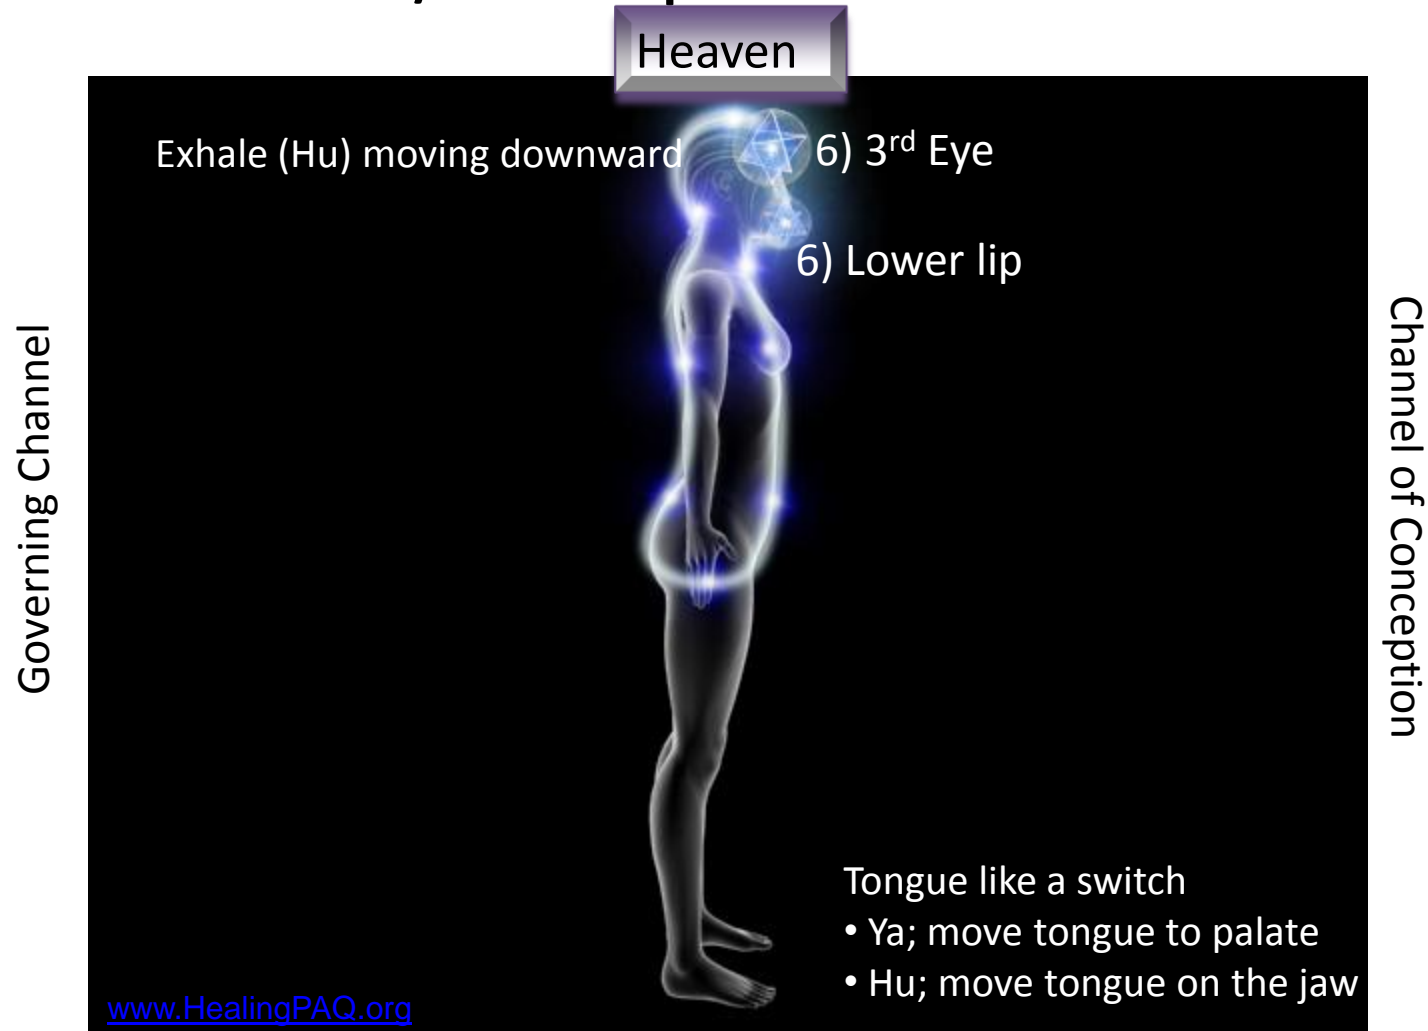

Breath (Ya-Hu) / Prayer Circulation through Heart / Soul Acupuncture Meridian Lines

Heaven

Governing Channel

4) Base of Skull

4) Throat

Inhale (Ya) moving upward

Channel of Conception

Tongue like a switch

www.HealingPAQ.org

Breath (Ya-Hu) / Prayer Circulation through Heart / Soul Acupuncture Meridian Lines

Heaven

Governing Channel

Earth

Note:

- Inhale and Exhale (Ya-Hu) on every point
- Inhale (Ya) when moving Upward from point to point
- Flow like water from point to point www.HealingPAQ.org

Breath (Ya-Hu) / Prayer Circulation through Heart / Soul Acupuncture Meridian Lines

Note:

- Inhale and Exhale (Ya-Hu) on every point
- Exhale (Hu) when moving Downward from point to point
- Flow like water from point to point www.HealingPAQ.org