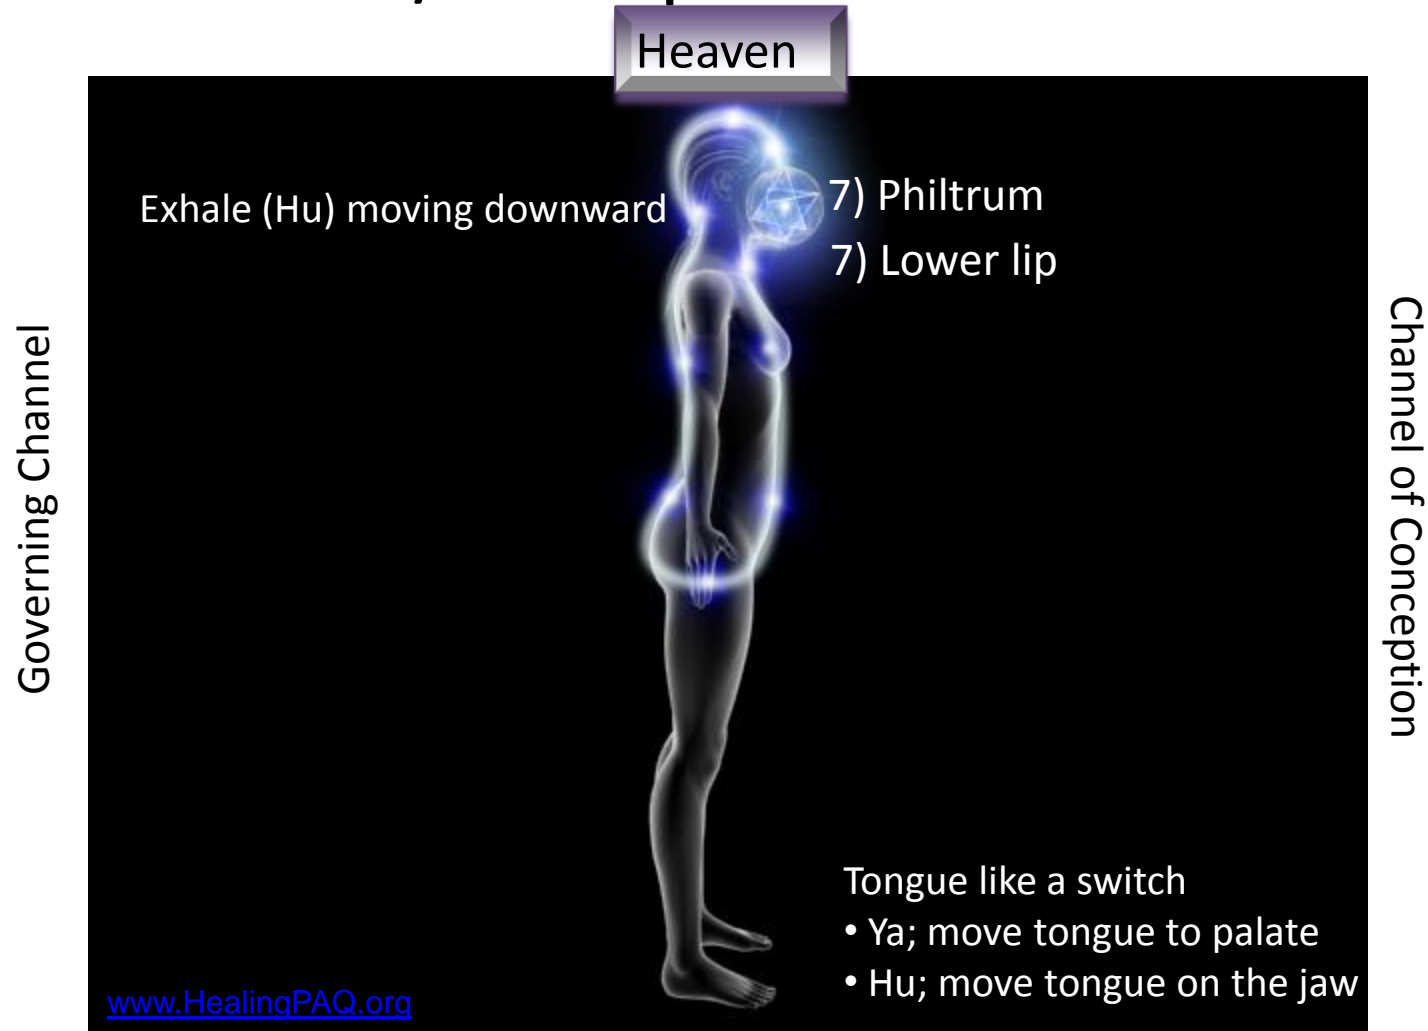

Breath (Ya-Hu) / Prayer Circulation through Heart / Soul Acupuncture Meridian Lines

Note:

1. Inhale and Exhale (Ya-Hu) on every point
   - Exhale (Hu) when moving Downward from point to point
   - Flow like water from point to point
2. www.HealingPAQ.org