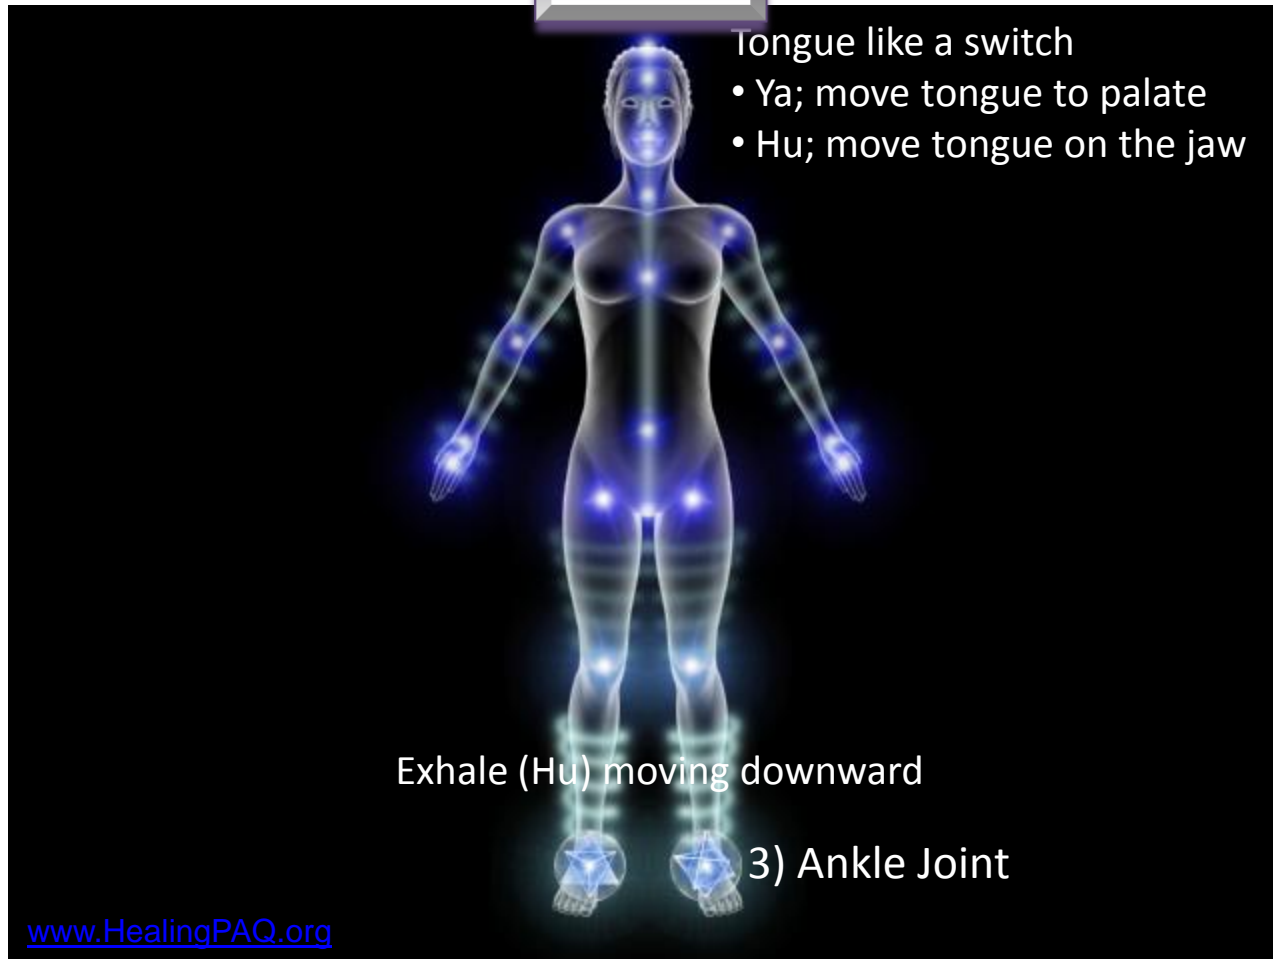

Breath (Ya-Hu) / Prayer Circulation through Advancement / Intelligence Acupuncture Meridian Lines

Heaven

- Tongue like a switch
- Ya; move tongue to palate
- Hu; move tongue on the jaw

- Stomach Meridian
- Gall Bladder Meridian
- Bladder Meridian

- Liver Meridian
- Spleen Meridian
- Kidney Meridian

Exhale (Hu) moving downward

3) Ankle Joint

www.HealingPAQ.org

Earth

Note:

- Inhale and Exhale (Ya-Hu) on every point
- Exhale moving downward in a spiral motion from point to point
- Flow like water from point to point

www.HealingPAQ.org