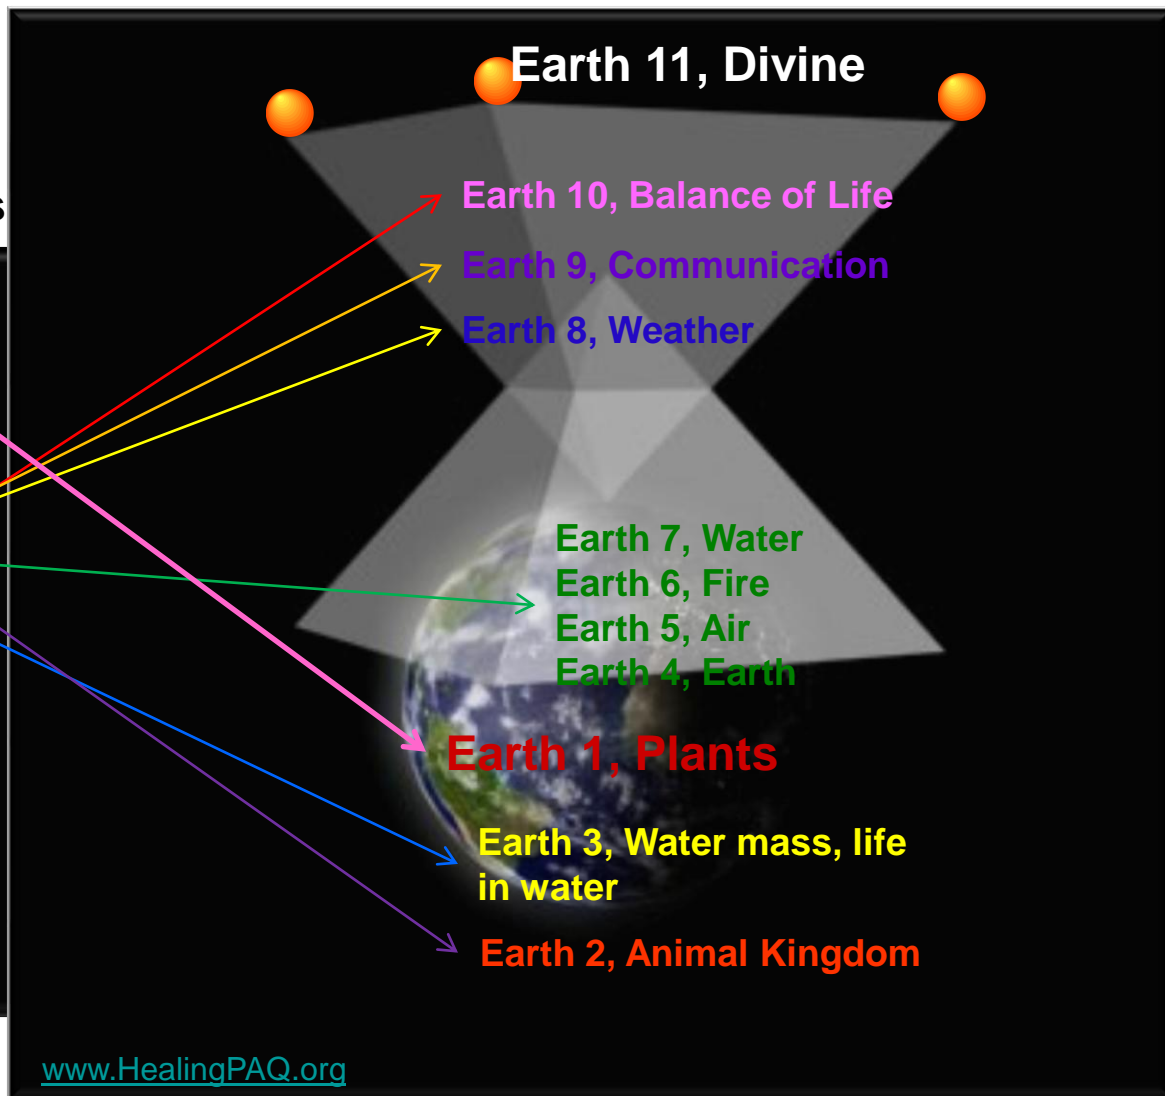

Earth-Humanity Energy Crown Chakra Relation

Earth Collective Consciousness