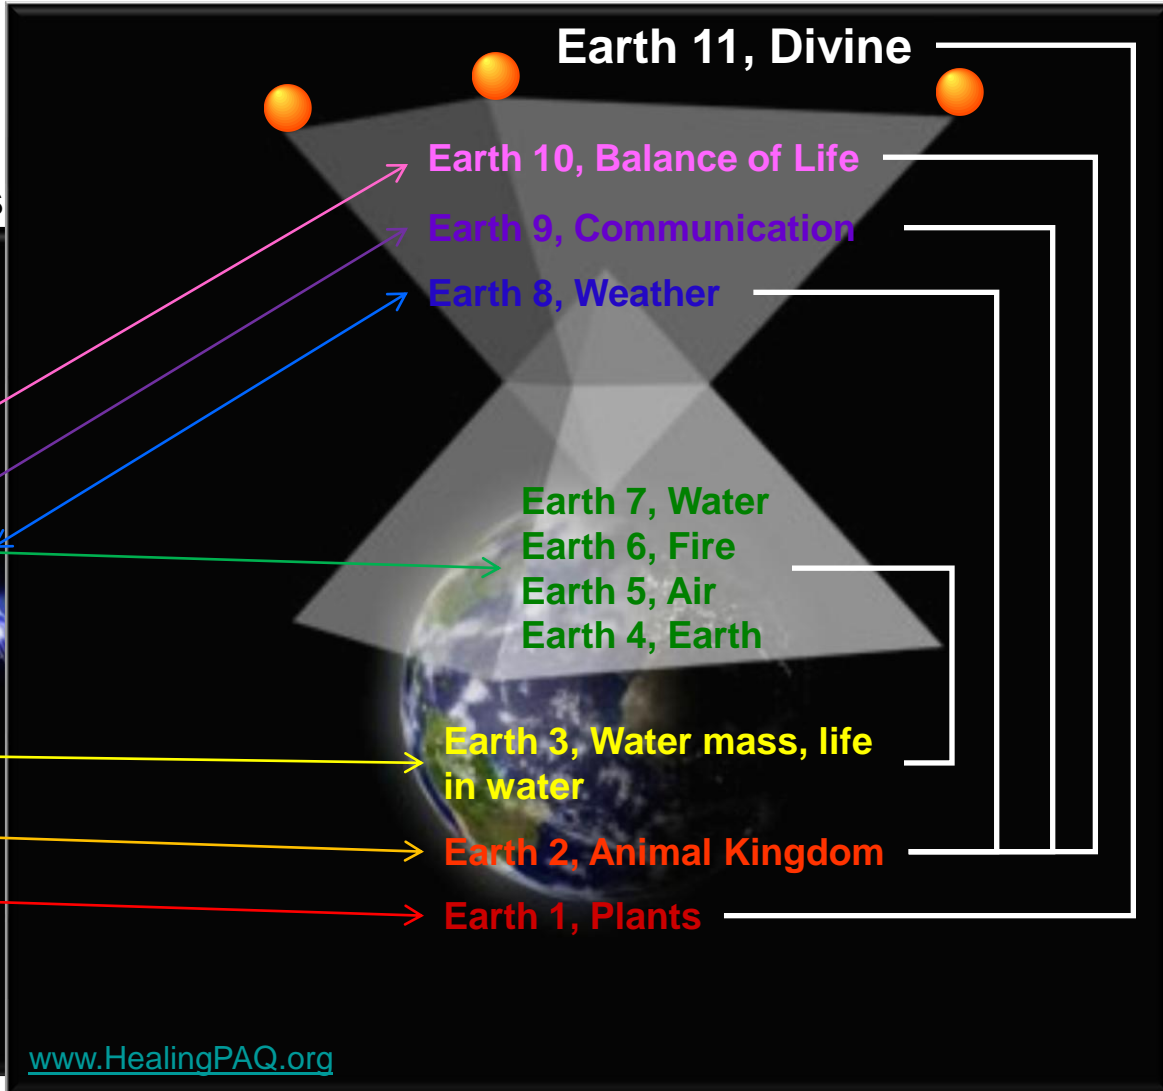

Earth-Humanity Energy (Acupuncture Meridian Lines) Relation

Earth Collective Consciousness

Earth 11, Divine

Earth 10, Balance of Life

Earth 9, Communication

Earth 8, Weather

Earth 7, Water

Earth 6, Fire

Earth 5, Air

Earth 4, Earth

Earth 3, Water mass, life in water

Earth 2, Animal Kingdom

Earth 1, Plants

Humanity Collective Consciousness

Acupuncture Meridian Lines

- Lung
- Triple Warmer
- Heart
- Small Intestine
- Large Intestine
- Circulation Sex

Acupuncture Meridian Lines

- Governing Channel
- Channel of Conception

Acupuncture Meridian Lines

- Liver
- Spleen
- Kidney
- Stomach
- Gall Bladder
- Bladder

www.HealingPAQ.org

www.HealingPAQ.org