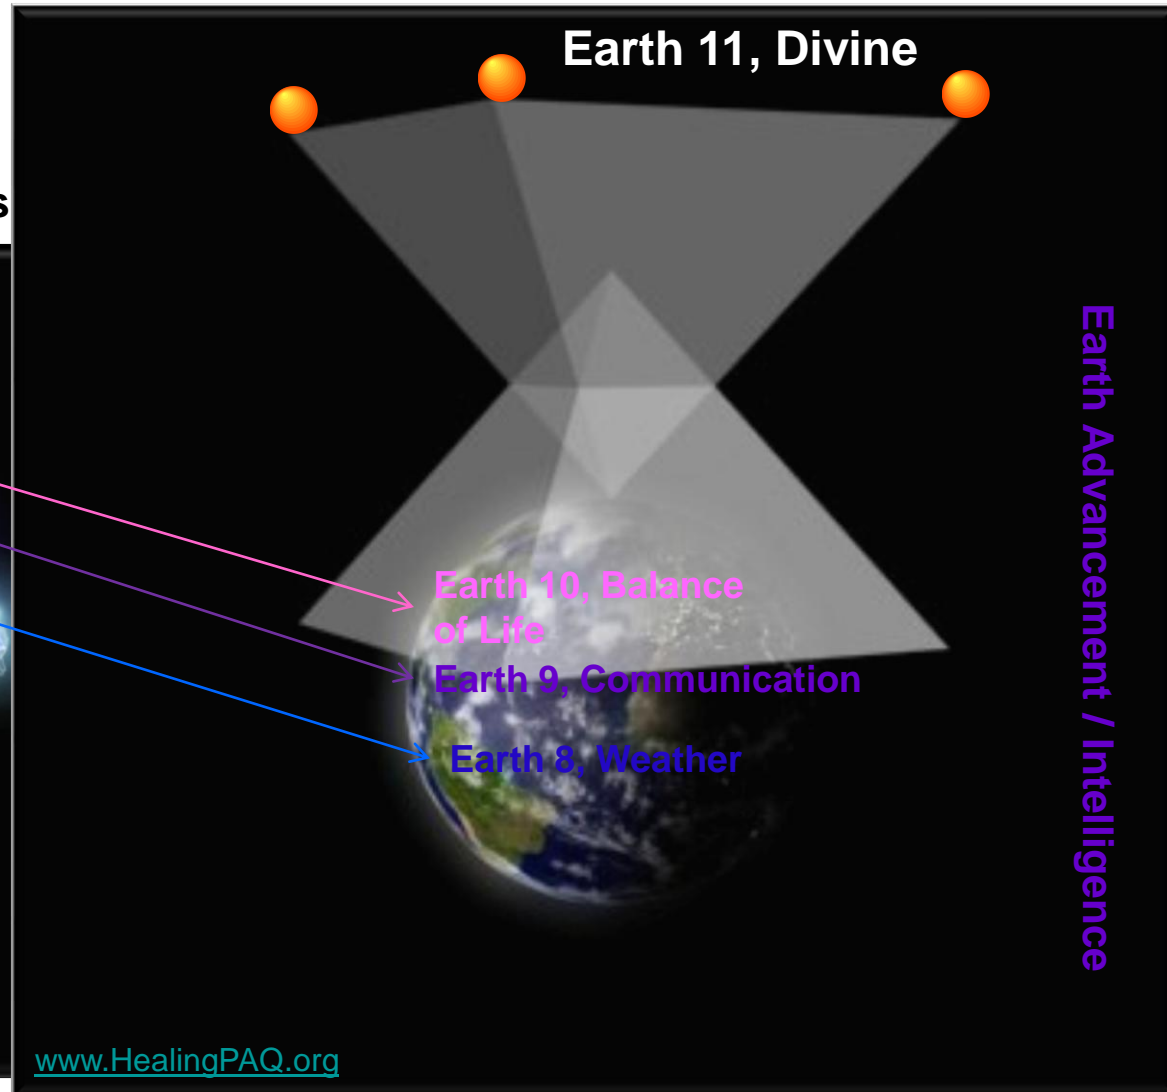

# Earth-Humanity Energy (Acupuncture Meridian Lines) Relation Through Legs

# Earth-Humanity Energy (Acupuncture Meridian Lines) Relation Through Torso / Head

Earth Collective Consciousness

Humanity Collective Consciousness

Humanity Heart  
/ Soul

Acupuncture Meridian Lines  
• Governing Channel  
• Channel of Conception

# Earth-Humanity Energy (Acupuncture Meridian Lines) Relation Through Arms

Earth Collective Consciousness

Humanity Collective Consciousness

Humanity Ego / Survival

Acupuncture Meridian Lines

- Lung
- Triple Warmer
- Heart
- Small Intestine
- Large Intestine
- Circulation Sex