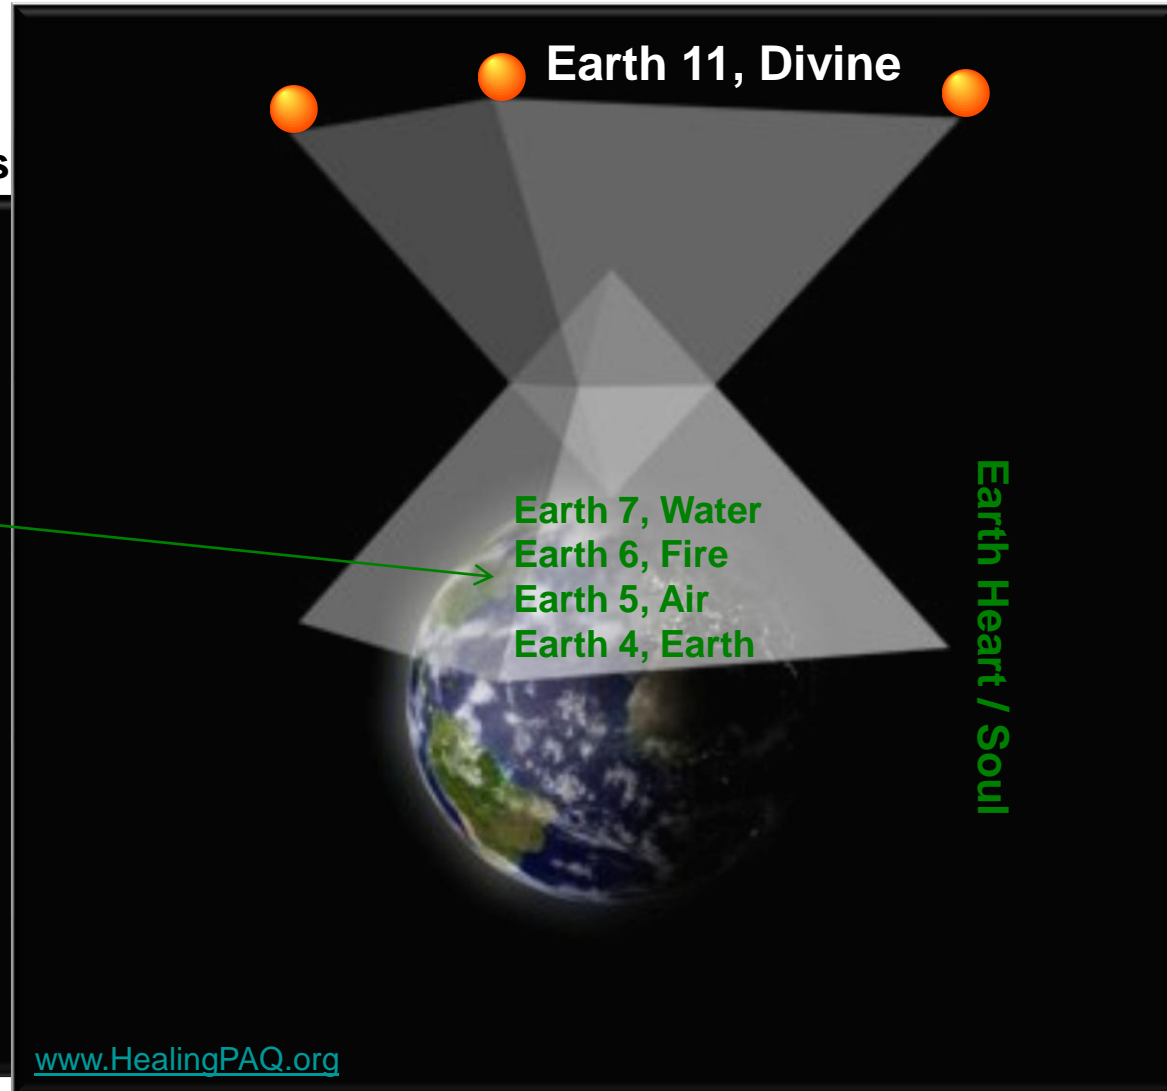

www.HealingPAQ.org