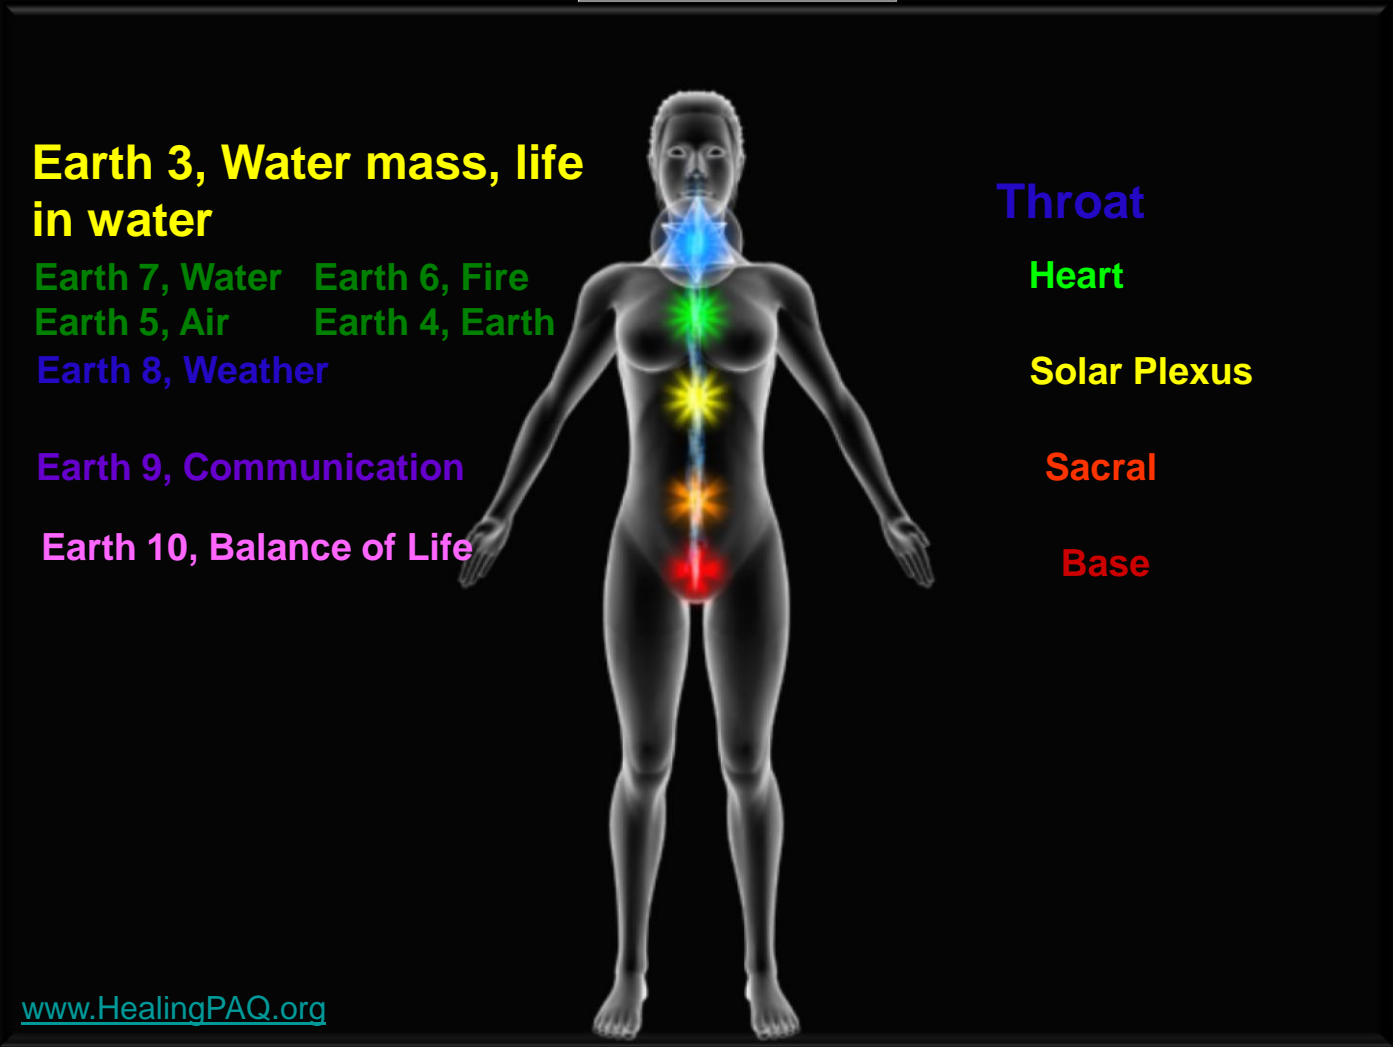

Earth-Humanity Energy Throat Chakra Relation

Earth 11, Divine

Earth Ego / Survival

Humanity Advancement / Intelligence

www.HealingPAQ.org

www.HealingPAQ.org