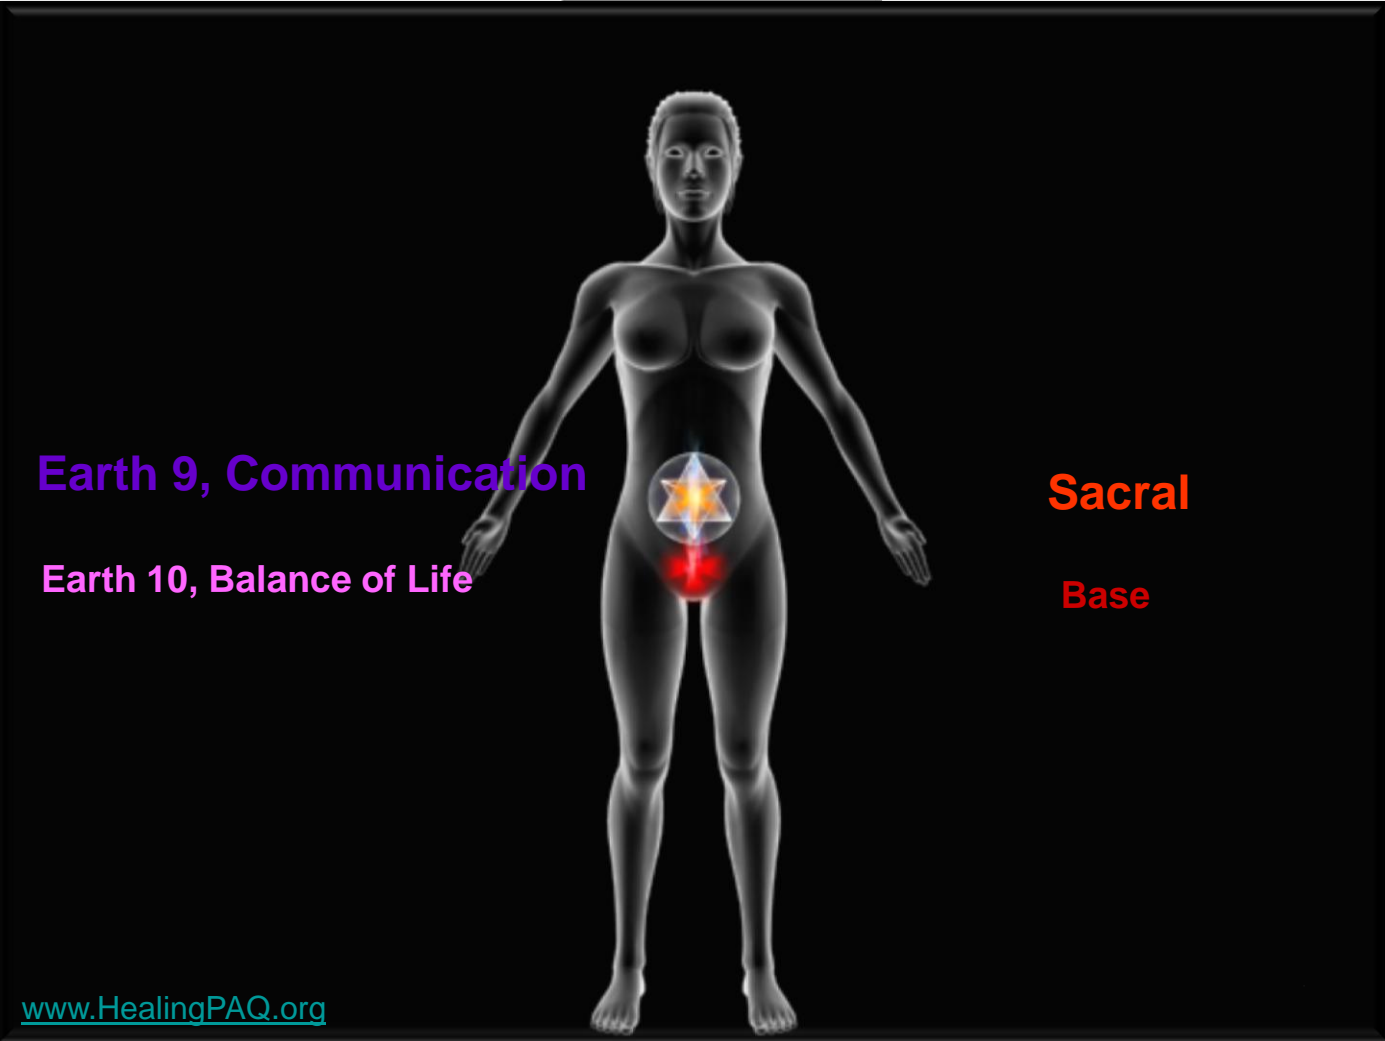

# Earth-Humanity Energy Base Chakra Relation

Earth 11, Divine

Earth Advancement / Intelligent

Humanity Ego / Survival

[www.HealingPAQ.org](http://www.HealingPAQ.org)

# Earth-Humanity Energy Sacral Chakra Relation

Earth 11, Divine

Earth Advancement / Intelligent

Humanity Ego / Survival

[www.HealingPAQ.org](http://www.HealingPAQ.org)